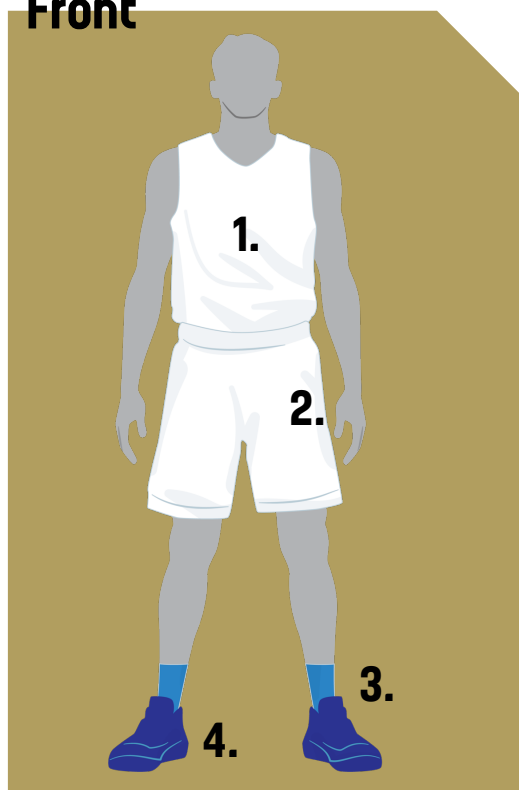

FIBA

We Are Basketball

PLAYER'S UNIFORM

*GUIDELINES / OBR2022
version 1.0*

PLAYER'S UNIFORM

Front

The uniform of all team members shall consist of:

- ▲ ***(1) Shirts and (2) shorts of the same dominant colour.***
- ▲ ***If shirts have sleeves they must end above the elbow.***
- ▲ ***The shorts must end above the knee***
- ▲ ***(3) Socks of the same dominant colour for all team members. Socks need to be visible.***
- ▲ ***(4) Shoes of any colour combination, but the left and right shoe must match. No flashing lights, reflective material or other adornments are permitted.***

PLAYER'S UNIFORM / ACCESSORIES

Front

Back

The following are permitted:

All players on the team must have all their (5) arm and (6) leg garments, including undershirts* and undershorts, made of compression material (7) wrist- and (8) headbands** and (9) tapings of the same solid colour.