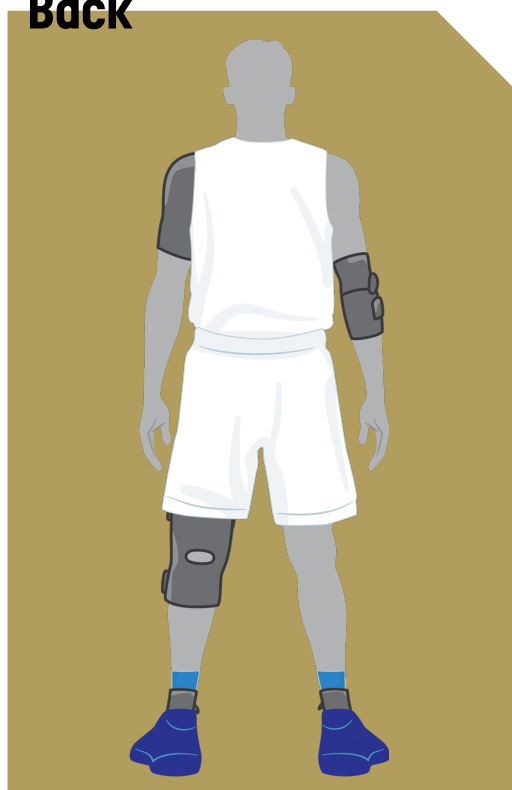

Back

The following are permitted in any colour:

- **(10) Shoulder, upper arm, thigh or lower leg protective equipment if the material is sufficiently padded.**
- **(11) Knee braces if they are properly covered.**
- **(12) Ankle braces.**
- **Protector for an injured nose, even if made of a hard material.**
- **Spectacles, if they do not pose a danger to other players.**
- **(13) Non-coloured transparent mouth guard.**